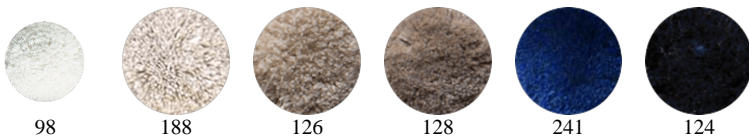

P E R E N N I A L S

Solitude III Tibetan Knot

TK337-501

DETAILS & SPECS

Designer	Sam Glankoff
Construction	Tibetan Knot
Collection	2016 B Fall: Sam Glankoff

Pom Colors

DESCRIPTION

Hand knotted, 80 knots per square inch.