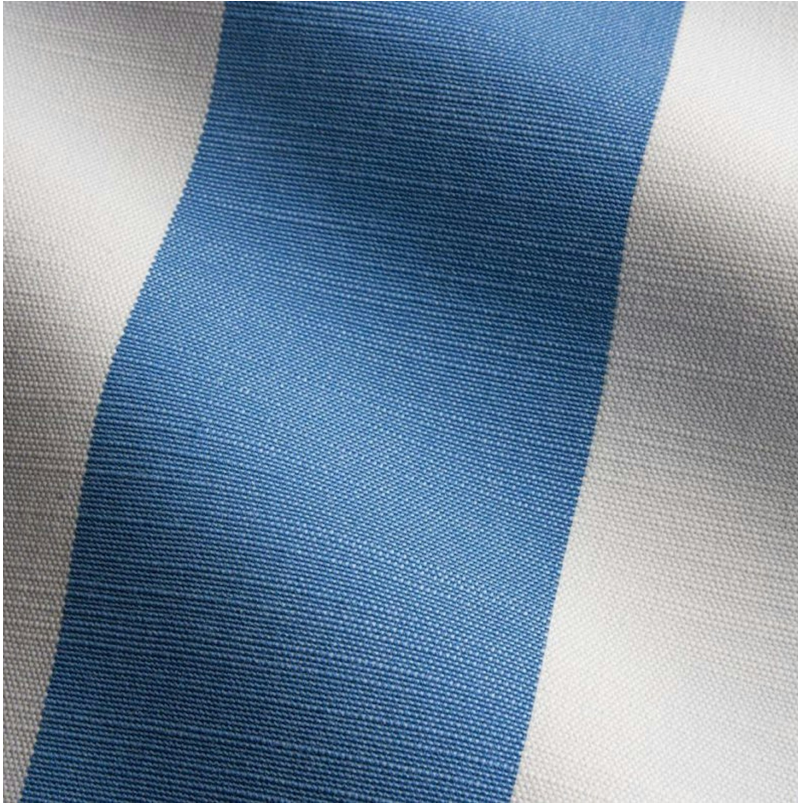

P E R E N N I A L S

Outta The Blue Go To Stripe

570-06

DETAILS & SPECS

Abrasion	17,000 Double Rubs
Brush Pill	Class 5
Width	54 in (137 cm)
Weight	9.3 Oz/sq yd (314 gm/sq m)
Designer	Studio
Collection	2021 A Spring: Villa del Sol
Color Family	Dark Blue
Color	Outta The Blue
Vertical Repeat	N/A
Horizontal Repeat	6 IN (15.2 CM)

DESCRIPTION

A fresh take on a classic stripe with a broad color assortment from neutrals to fun, bright colors. Offers subtle texture in an easy-to-use scale.

Perennials 100% solution-dyed acrylic fabrics and rugs are backed by a no-fade warranty valid for five years from the date of purchase. All additional Perennials products (including Hi 'n Dri) constructed of other solution-dyed fibers are guaranteed against fading for three years.