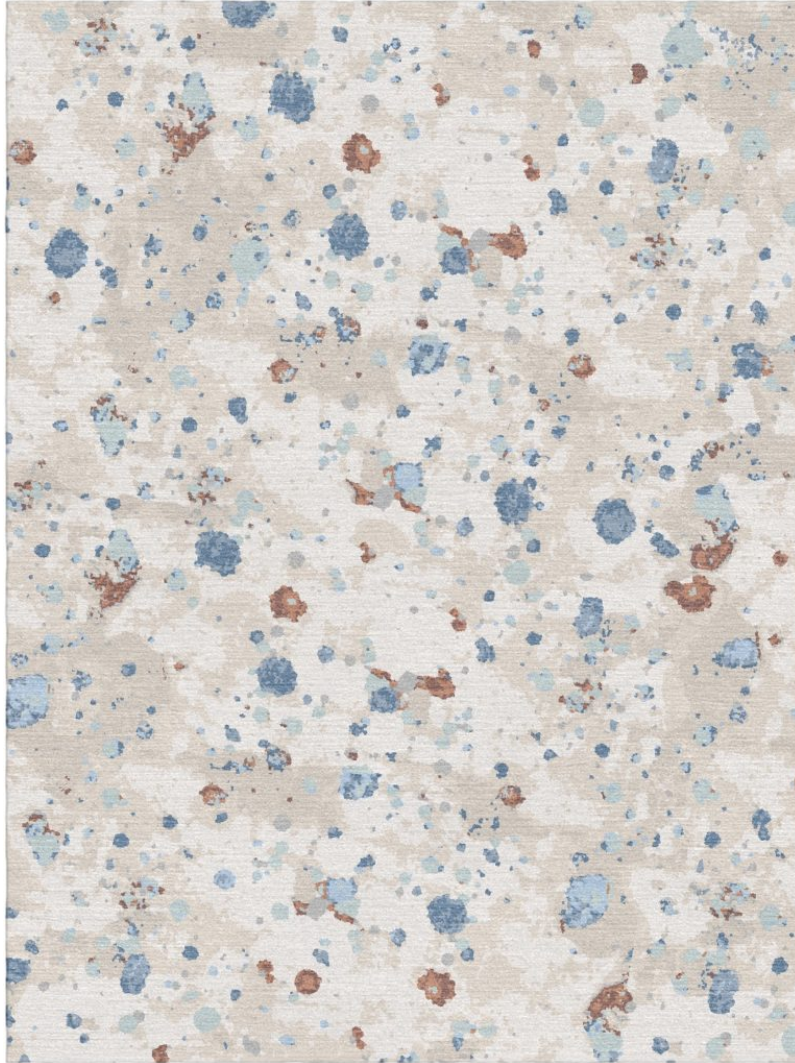

P E R E N N I A L S

RUST
Splash Tibetan Knot
TK368-366

DETAILS & SPECS

Designer	Martyn Thompson
Construction	Tibetan Knot
Colorway	RUST
Collection	2018 A Spring: Martyn Thompson

Pom Colors

DESCRIPTION

Hand knotted, 80 knots per square inch.