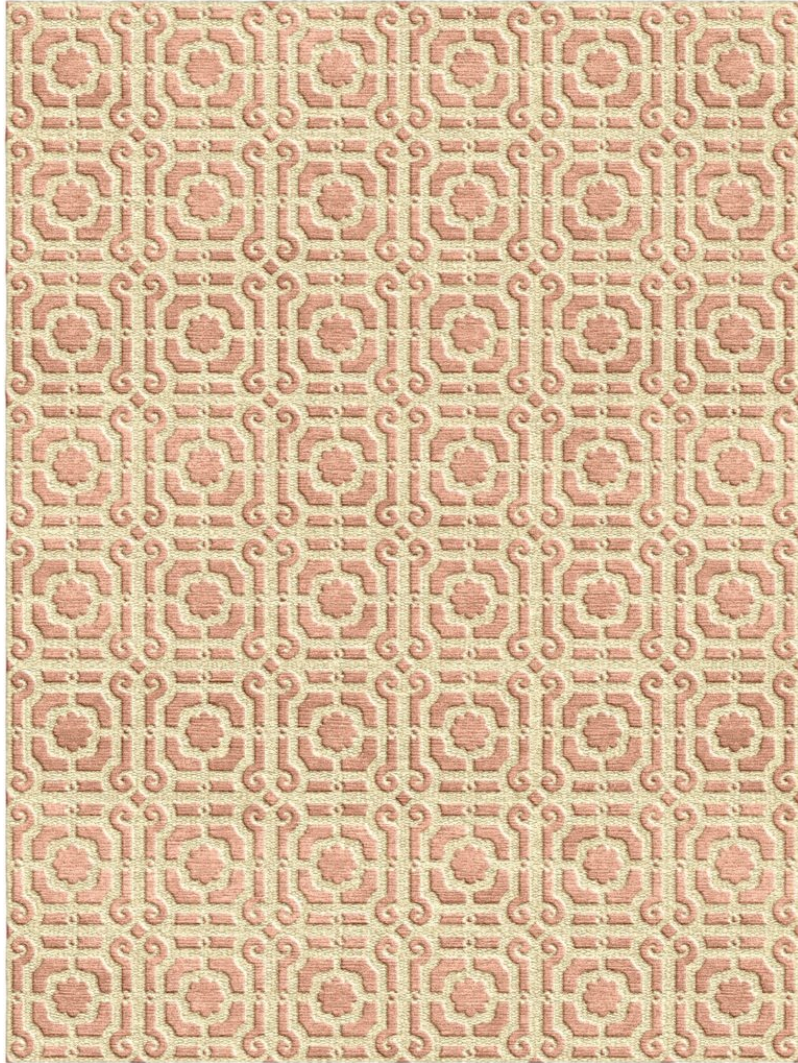

P E R E N N I A L S

SHELL Jardin Tibetan Knot

TK373-128

DETAILS & SPECS

Designer	Timothy Corrigan
Construction	Tibetan Knot
Colorway	SHELL
Collection	2019 B Fall: Timothy Corrigan

Pom Colors

3

55

DESCRIPTION

Hand knotted, 80 knots per square inch.