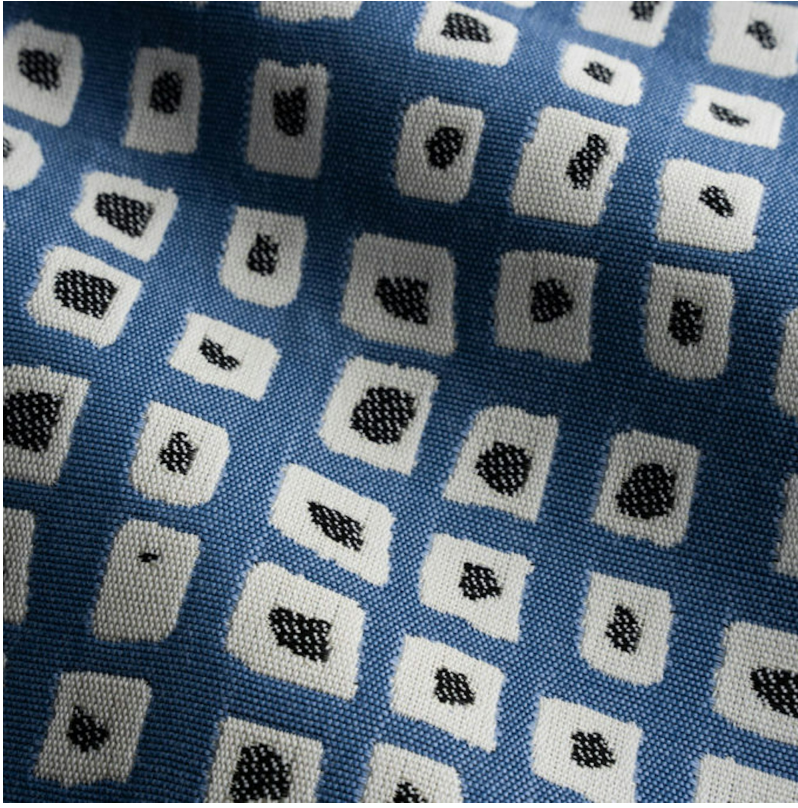

P E R E N N I A L S

Blueberry Paintbox

751-213

DETAILS & SPECS

Abrasion	12,000 Double Rubs
Brush Pill	Class 2
Width	54 in (137 cm)
Weight	14.6 oz/sq yd (494 gm/sq m)
Designer	Porter Teleo
Collection	2016 A Spring: Porter Teleo
Color	Blueberry
Vertical Repeat	17.38 IN (44.1 CM)
Horizontal Repeat	13.5 IN (34.3 CM)

DESCRIPTION

This fabric design features irregular boxes with accent colors, like a well-used paint kit.

All Perennials 100% solution-dyed acrylic fabrics are backed by an industry-leading no-fade guarantee valid for three years from the date of purchase (with the exceptions of prints, which hold a one-year warranty and Cabana™, which holds a five year warranty).