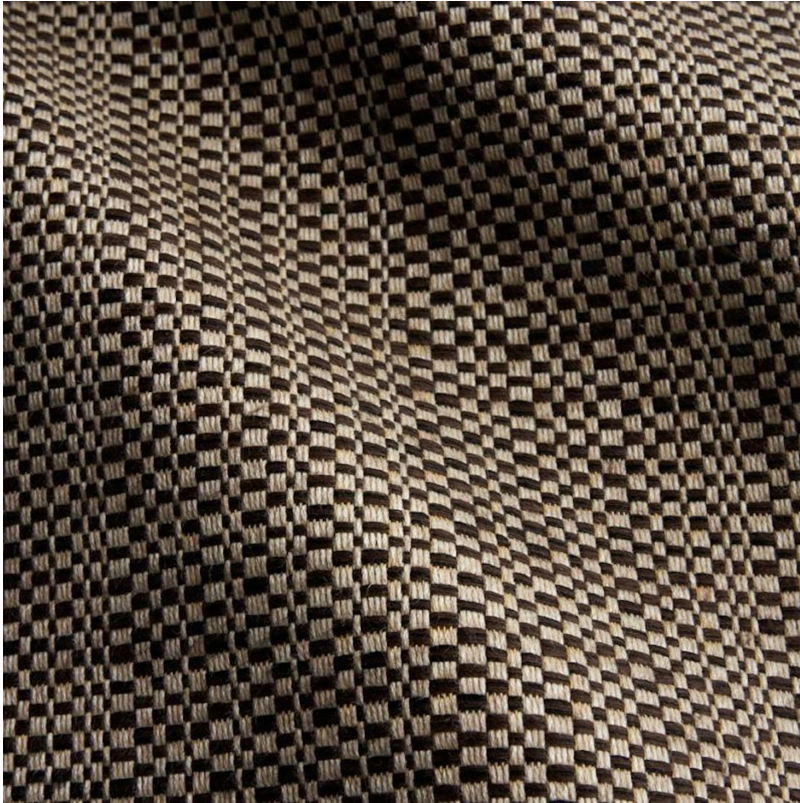

P E R E N N I A L S

Chocolate Raffia

210-11

DETAILS & SPECS

Abrasion	22,000 double rubs
Brush Pill	Class 3
Width	54 in (137 cm)
Weight	14.6 Oz/sq yd (496 gm/sq m)
Designer	Clodagh
Collection	2011 A Spring: Color Pops
Color Family	Brown
Color	Chocolate
Vertical Repeat	N/A
Horizontal Repeat	4.13 IN (10.5 CM)

DESCRIPTION

Raffia is a popular, natural-look fabric.

Perennials 100% solution-dyed acrylic fabrics and rugs are backed by a no-fade warranty valid for five years from the date of purchase. All additional Perennials products (including Hi 'n Dri) constructed of other solution-dyed fibers are guaranteed against fading for three years.