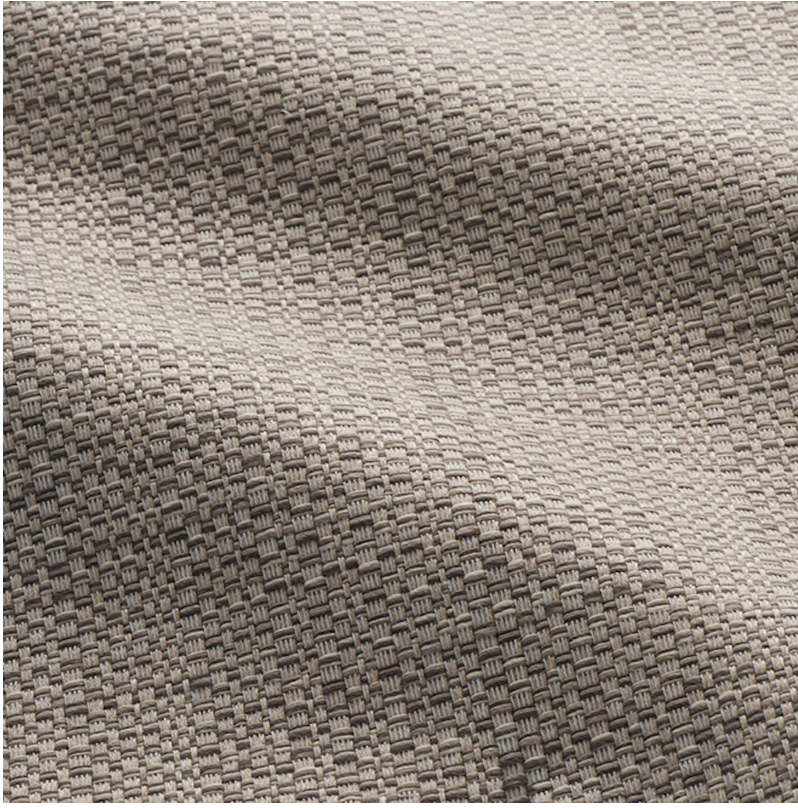

P E R E N N I A L S

Gravel Path Raffia

210-61

DETAILS & SPECS

Abrasion	22,000 double rubs
Brush Pill	Class 3
Width	54 in (137 cm)
Weight	14.6 Oz/sq yd (496 gm/sq m)
Designer	Clodagh
Collection	2009 B Summer: Clodagh
Color	Gravel Path
Vertical Repeat	N/A
Horizontal Repeat	4.13 IN (10.5 CM)

DESCRIPTION

Raffia is a popular, natural-look fabric.

Perennials 100% solution-dyed acrylic fabrics and rugs are backed by a no-fade warranty valid for five years from the date of purchase. All additional Perennials products (including Hi 'n Dri) constructed of other solution-dyed fibers are guaranteed against fading for three years.