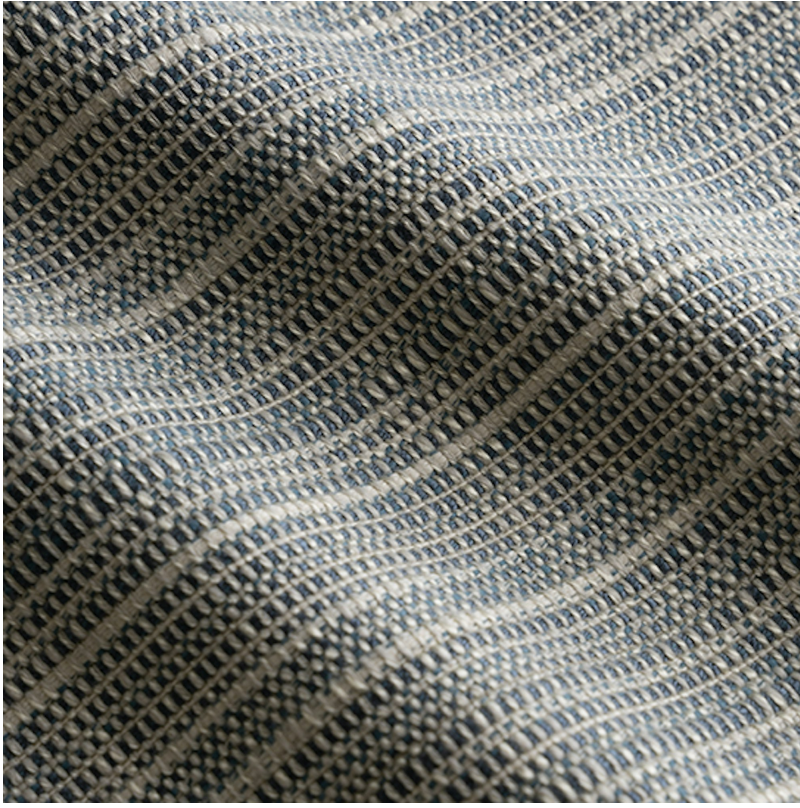

P E R E N N I A L S

Bluestone Rock Wall

857-368

DETAILS & SPECS

Abrasion	12,000 Double Rubs
Brush Pill	Class 4
Width	54 in (137 cm)
Weight	17.4 Oz/sq yd (590 gm/sq m)
Designer	Rose Tarlow
Collection	2023 C Fall: Rose Tarlow
Color Family	Dark Blue
Color	Bluestone
Vertical Repeat	3.19 IN (8.1 CM)
Horizontal Repeat	N/A

DESCRIPTION

A chunky textural fabric with a linear linen-like appearance, Rock Wall is offered in both tonal and contrasting colorways

Perennials 100% solution-dyed acrylic fabrics and rugs are backed by a no-fade warranty valid for five years from the date of purchase. All additional Perennials products (including Hi 'n Dri) constructed of other solution-dyed fibers are guaranteed against fading for three years.