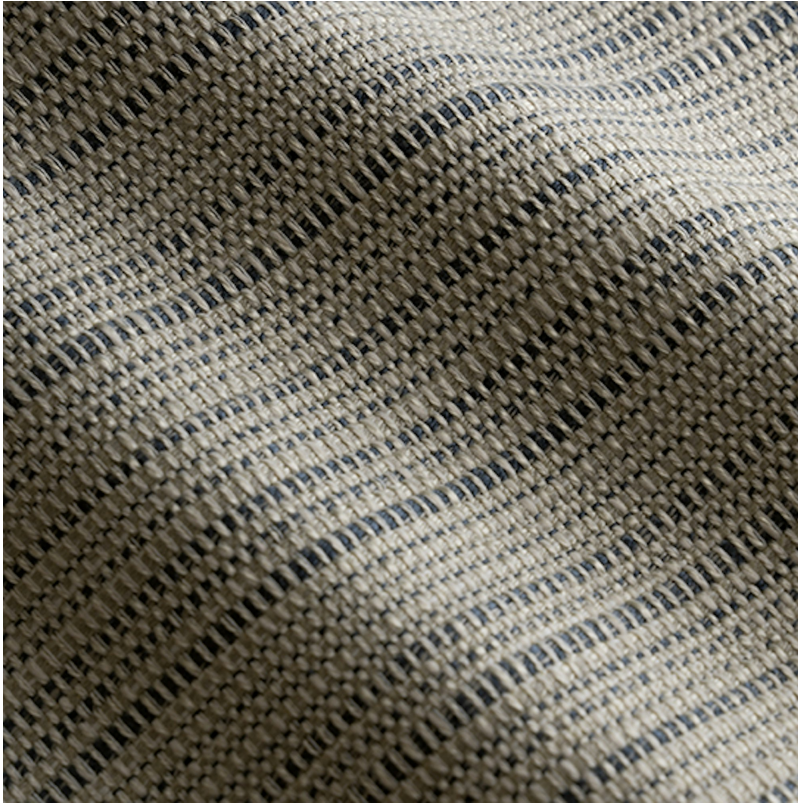

P E R E N N I A L S

Blue Heaven Rock Wall

857-15

DETAILS & SPECS

Abrasion	12,000 Double Rubs
Brush Pill	Class 4
Width	54 in (137 cm)
Weight	17.4 Oz/sq yd (590 gm/sq m)
Designer	Rose Tarlow
Collection	2023 C Fall: Rose Tarlow
Color Family	Dark Blue
Color	Blue Heaven
Vertical Repeat	3.19 IN (8.1 CM)
Horizontal Repeat	N/A

DESCRIPTION

A chunky textural fabric with a linear linen-like appearance, Rock Wall is offered in both tonal and contrasting colorways

Perennials 100% solution-dyed acrylic fabrics and rugs are backed by a no-fade warranty valid for five years from the date of purchase. All additional Perennials products (including Hi 'n Dri) constructed of other solution-dyed fibers are guaranteed against fading for three years.